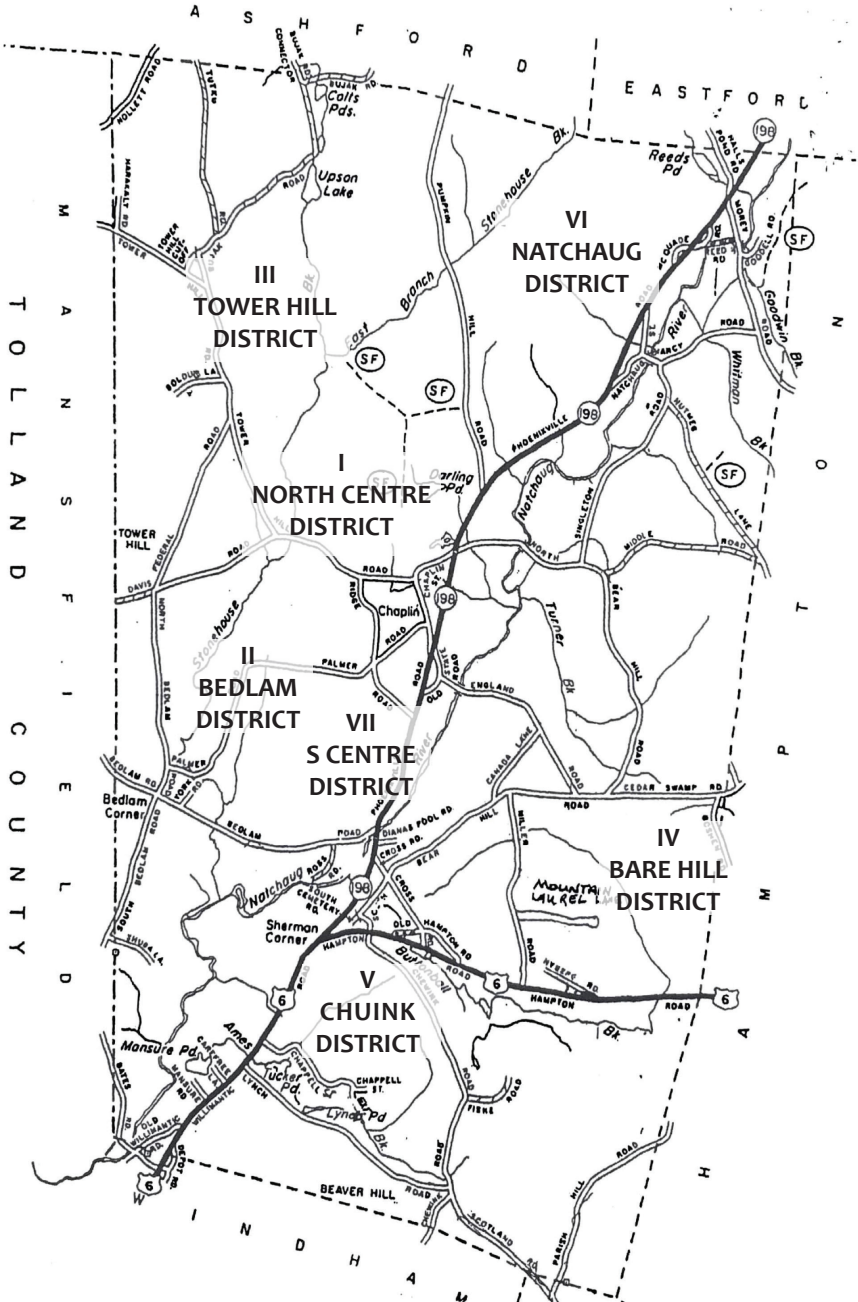

Celebrate Chaplin 2022

TOWN OF CHAPLIN

1822 - 2022